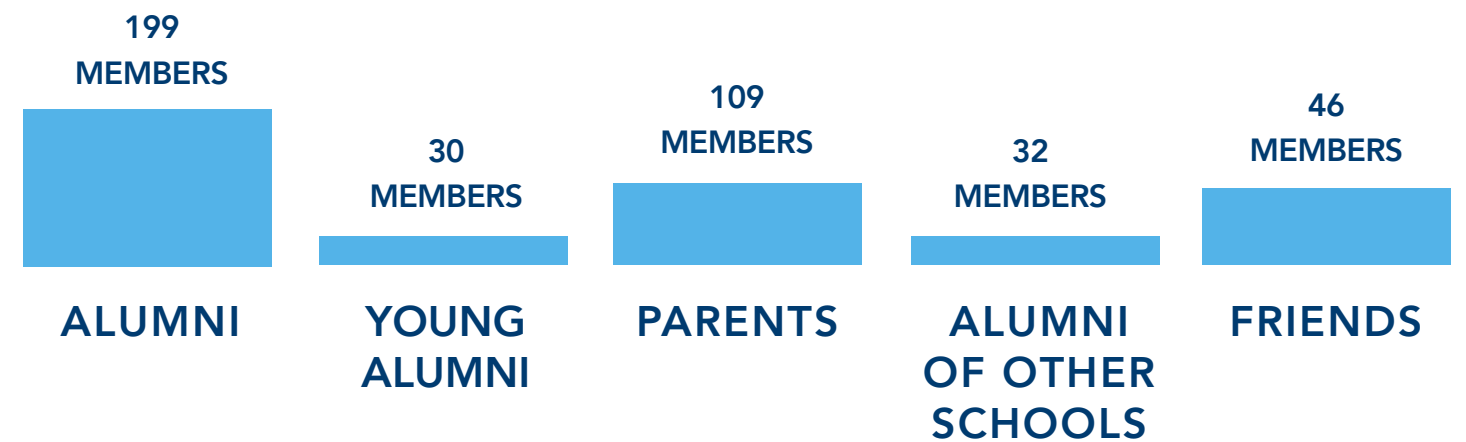

# 2020–21 MEMBERS

The John Jay Associates is a vibrant donor community of loyal supporters who make a difference in the lives of Columbia College students, faculty and staff.

**JOHN JAY ASSOCIATES: 2,579 MEMBERS**

The John Jay Associates is made up of alumni from the Classes of 1944–2022, parents of alumni and students from the Classes of 1980–2026, alumni of other schools at the University and friends. **This year, there were 2,579 John Jay Associates across all levels.**

The Dean’s Circle includes members of the John Jay Associates who gave \$25,000 or more in this year — or \$5,000 for alumni from the Classes of 2008–22. **This year, there were 416 Dean’s Circle members.**